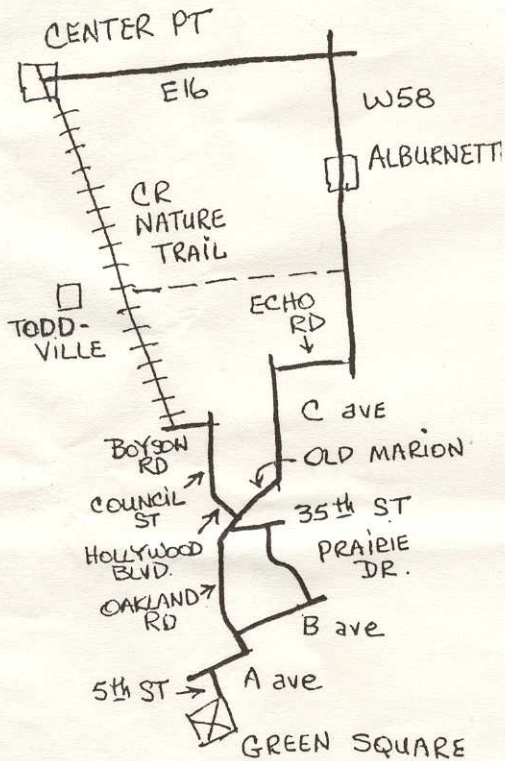

CENTER POINT

#20

GREEN SQ → CENTER PT.

(19½ MILES) → ALBURNETT

(12) → GREEN SQ (13)

TOTAL = 44½ MILES

NATURE TRAIL = 39 MILES
BOTH WAYS

TODDVILLE RD = 2½ MILES
SHORTCUT